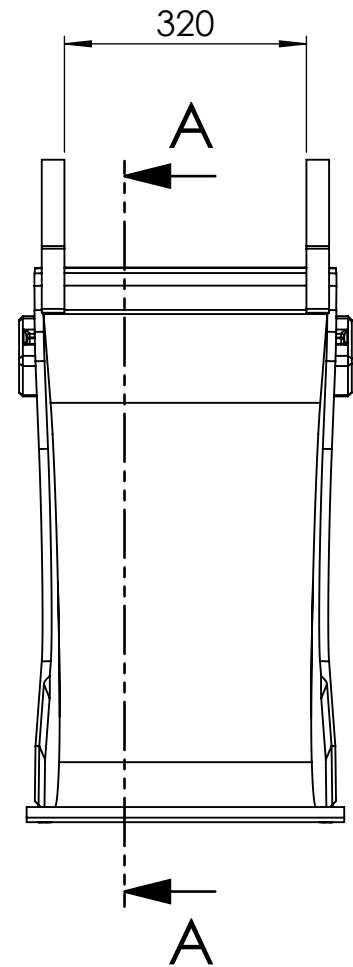

SECTION A-A

ATTACHMENT
SOLUTIONS

GP Equipment BV
Titaniumstraat 10
6031 TV Nederweert
+31 (0)495-745680
Info@gp-equipment.com

DESCRIPTION: BBS40-400-CW10