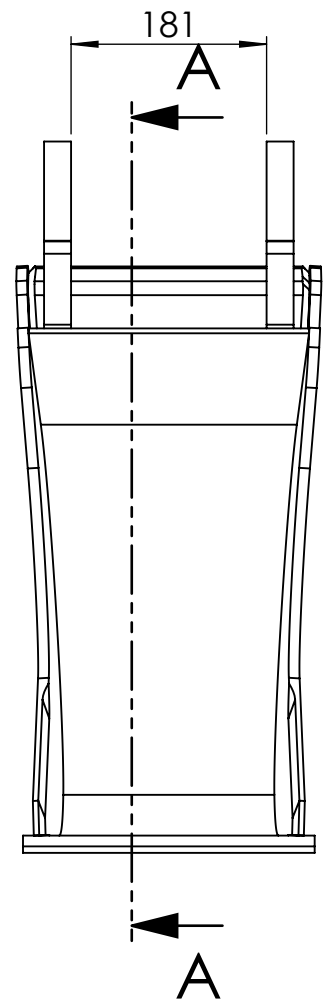

SECTION A-A

ATTACHMENT  
SOLUTIONS

GP Equipment BV  
Titaniumstraat 10  
6031 TV Nederweert  
+31 (0)495-745680  
Info@gp-equipment.com

DESCRIPTION: BBS30-250-CW05